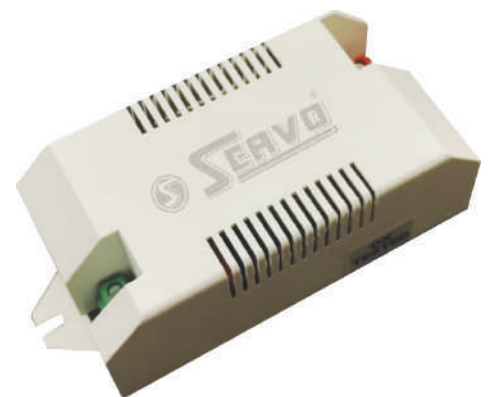

2x2 LED Panel Driver

PLASTIC

MODEL	WATTAGE	VOLT
CE-625	50	220