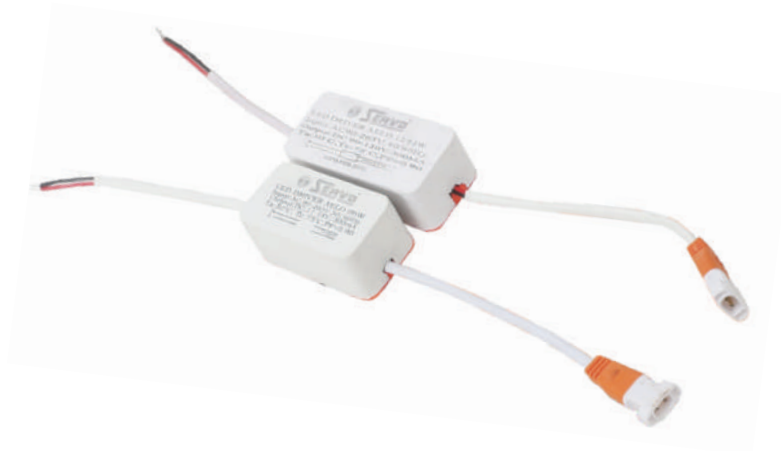

Indoor LED Panel Driver

PLASTIC

MODEL	WATT	VOLT
CE-623	3	220
CE-623	6	220
CE-623	12	220
CE-623	18	220
CE-623	24	220